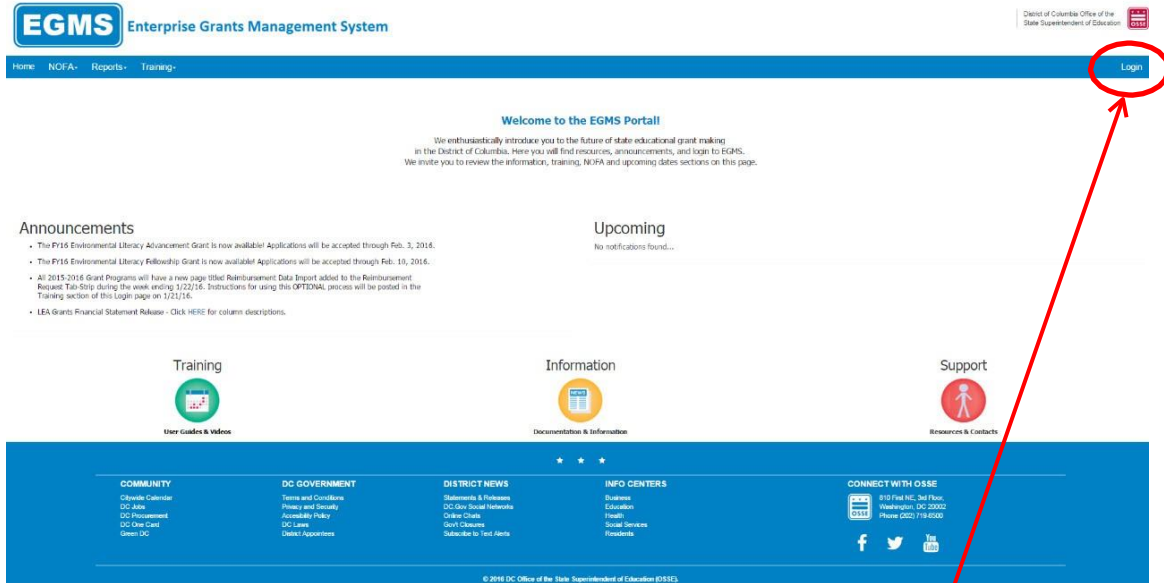

This document introduces users to the new EGMS User Interface. User Interface is the means by which the user and a computer system interactⁱ and OSSE has been working diligently to update the feel and look of EGMS. All the functions in the current system will be reflected with the new user interface.

PREVIOUS VERSION OF EGMS

The screenshot below is the current version of the EGMS login page.

NEW EGMS USER INTERFACE

Below is an example of the new EGMS landing page. EGMS users will note that the same information is available in slightly different locations. The green, blue and black EGMS logo has been replaced with a new blue logo that matches OSSE branding similar to the SLEDs website.

EGMS LOGIN PAGE

Users will access the login page from the link in the top right corner of the landing page.

This website best viewed using Internet Explorer version 11.x or Microsoft Edge. Google Chrome version 47.x and later and Safari for OS X version 9.x and later.