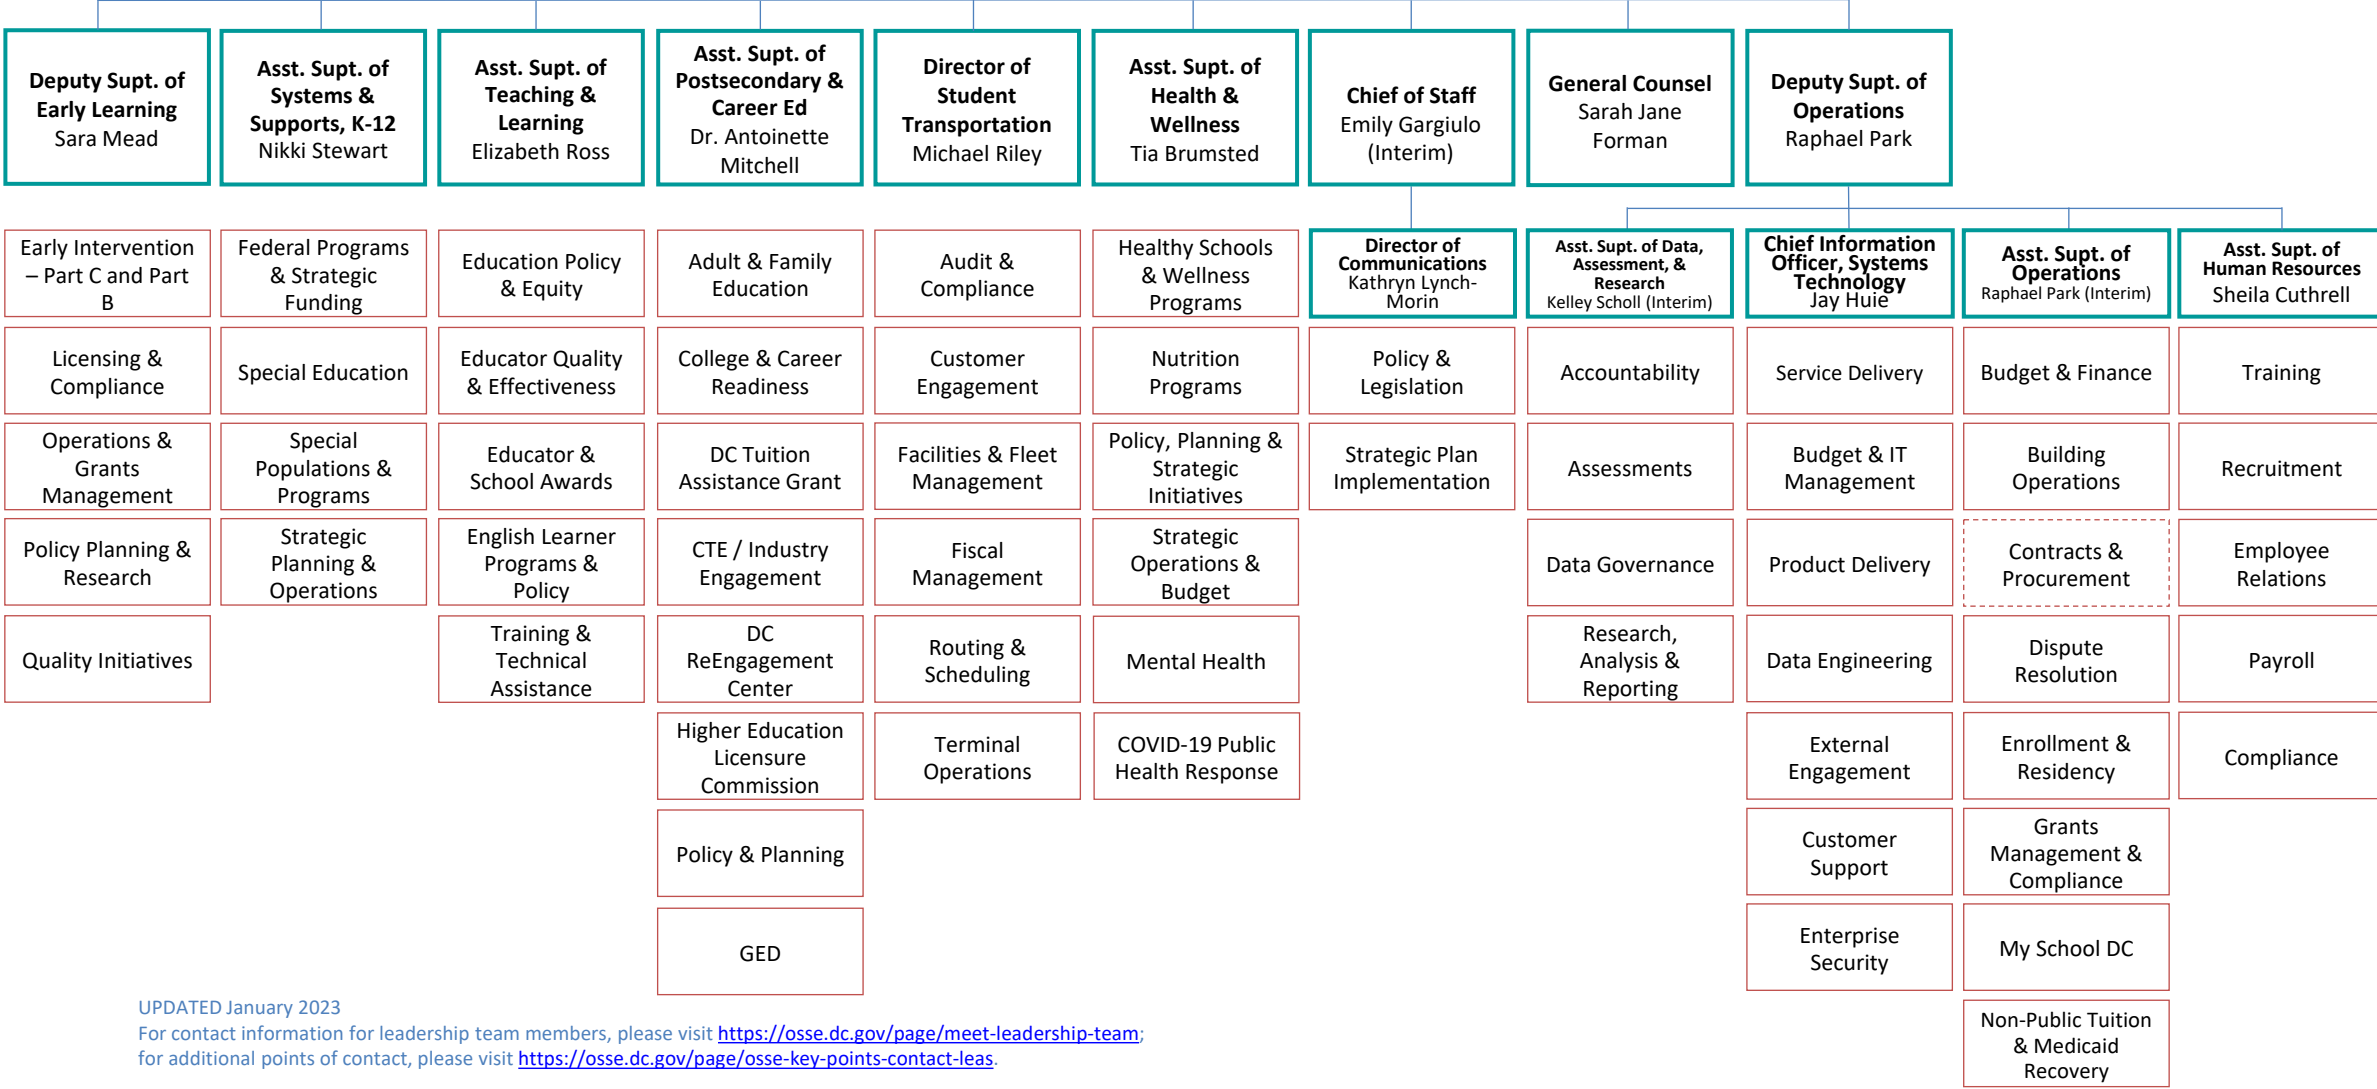

Superintendent
Dr. Christina Grant

UPDATED January 2023
 For contact information for leadership team members, please visit <https://osse.dc.gov/page/meet-leadership-team>;
 for additional points of contact, please visit <https://osse.dc.gov/page/osse-key-points-contact-leas>.