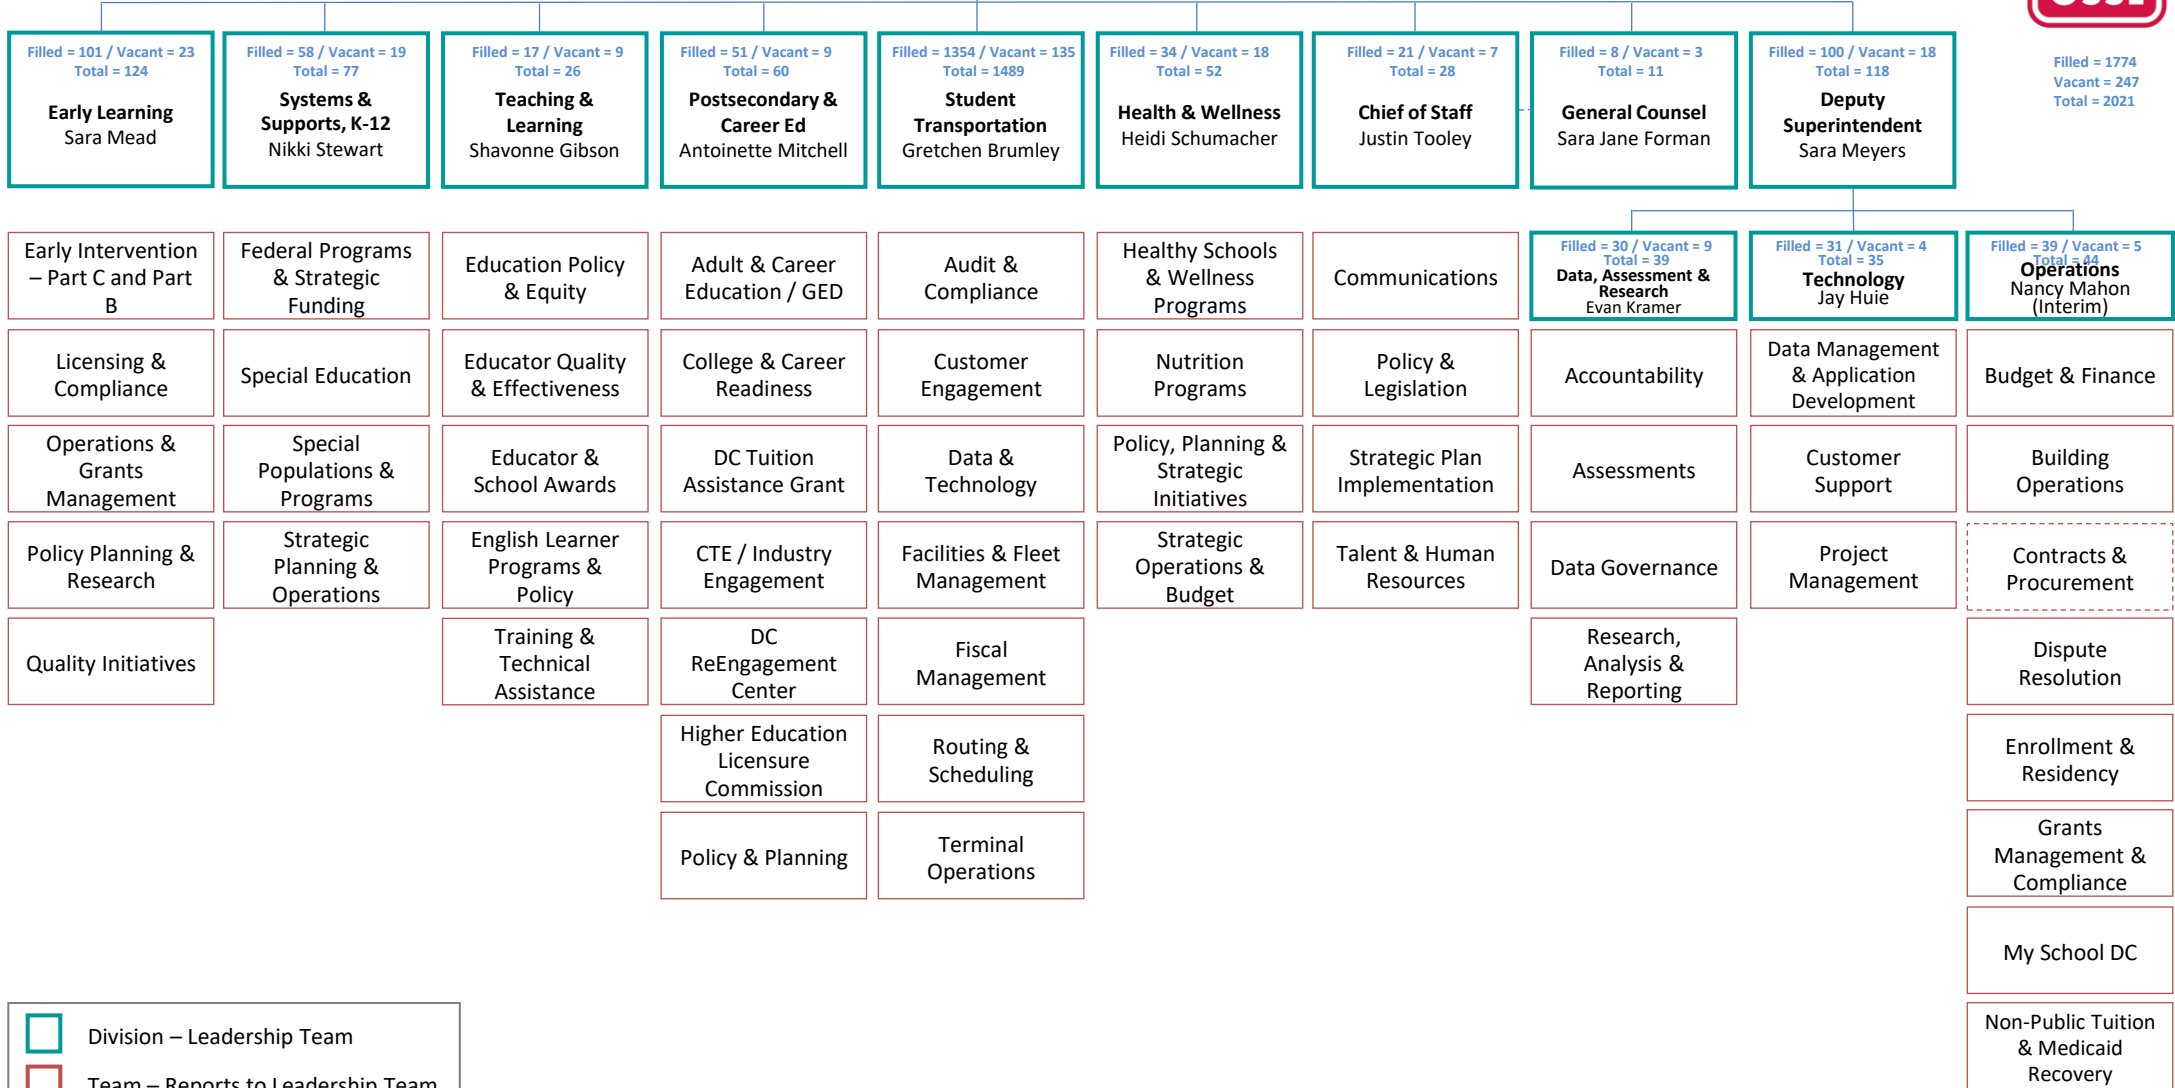

Superintendent
Dr. Christina Grant

Division – Leadership Team
 Team – Reports to Leadership Team