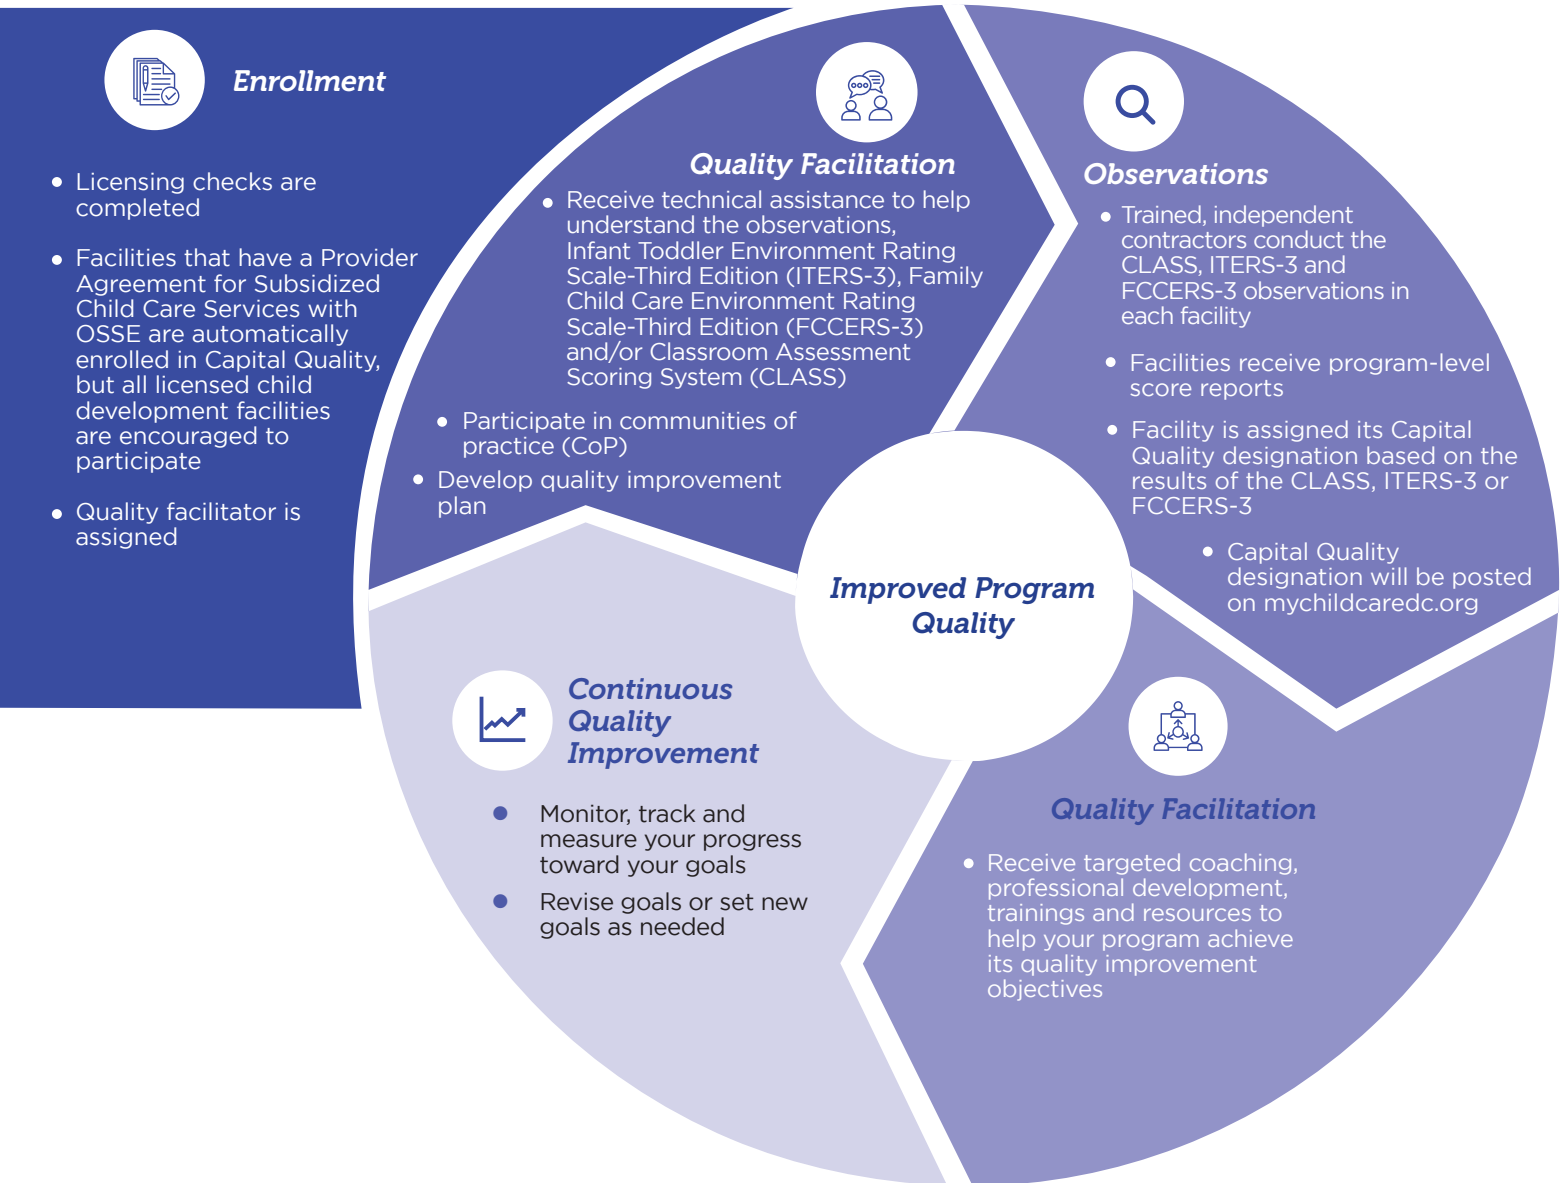

Your Capital Quality Journey

Capital Quality supports continuous professional development for early childhood education professionals, informs subsidy rates and provides information for families.

Start your Capital Quality journey to connect to resources that help your early learning program be the best it can be.