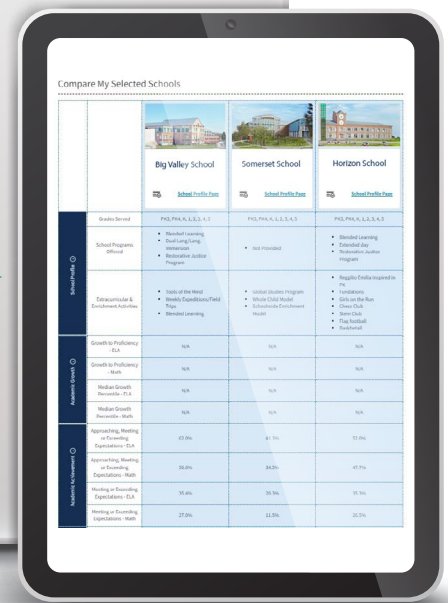

DC SCHOOL REPORT CARD

Get to know DC Schools. Start here.

schoolreportcard.dc.gov

WHAT'S NEW IN 2024?

The [DC School Report Card](https://schoolreportcard.dc.gov) is the one-stop shop for comparable data about public schools in the District of Columbia. The Office of the State Superintendent of Education (OSSE) collects, verifies, and publishes new data every December on a sleek, mobile-friendly website. In addition, OSSE engages with the public and other education stakeholders to gather feedback and prioritize the most-requested design features and school information. OSSE uses this information to make annual improvements to the website.

NEW DATA

- Student-Teacher Ratios
- Referrals to Law Enforcement
- Student-Staff Ratios
- DC Science Proficiency Rates

NEW FEATURES

- Compare up to three schools across key metrics
- Dig deeper into school accountability data
- Multiple pictures of the school community available