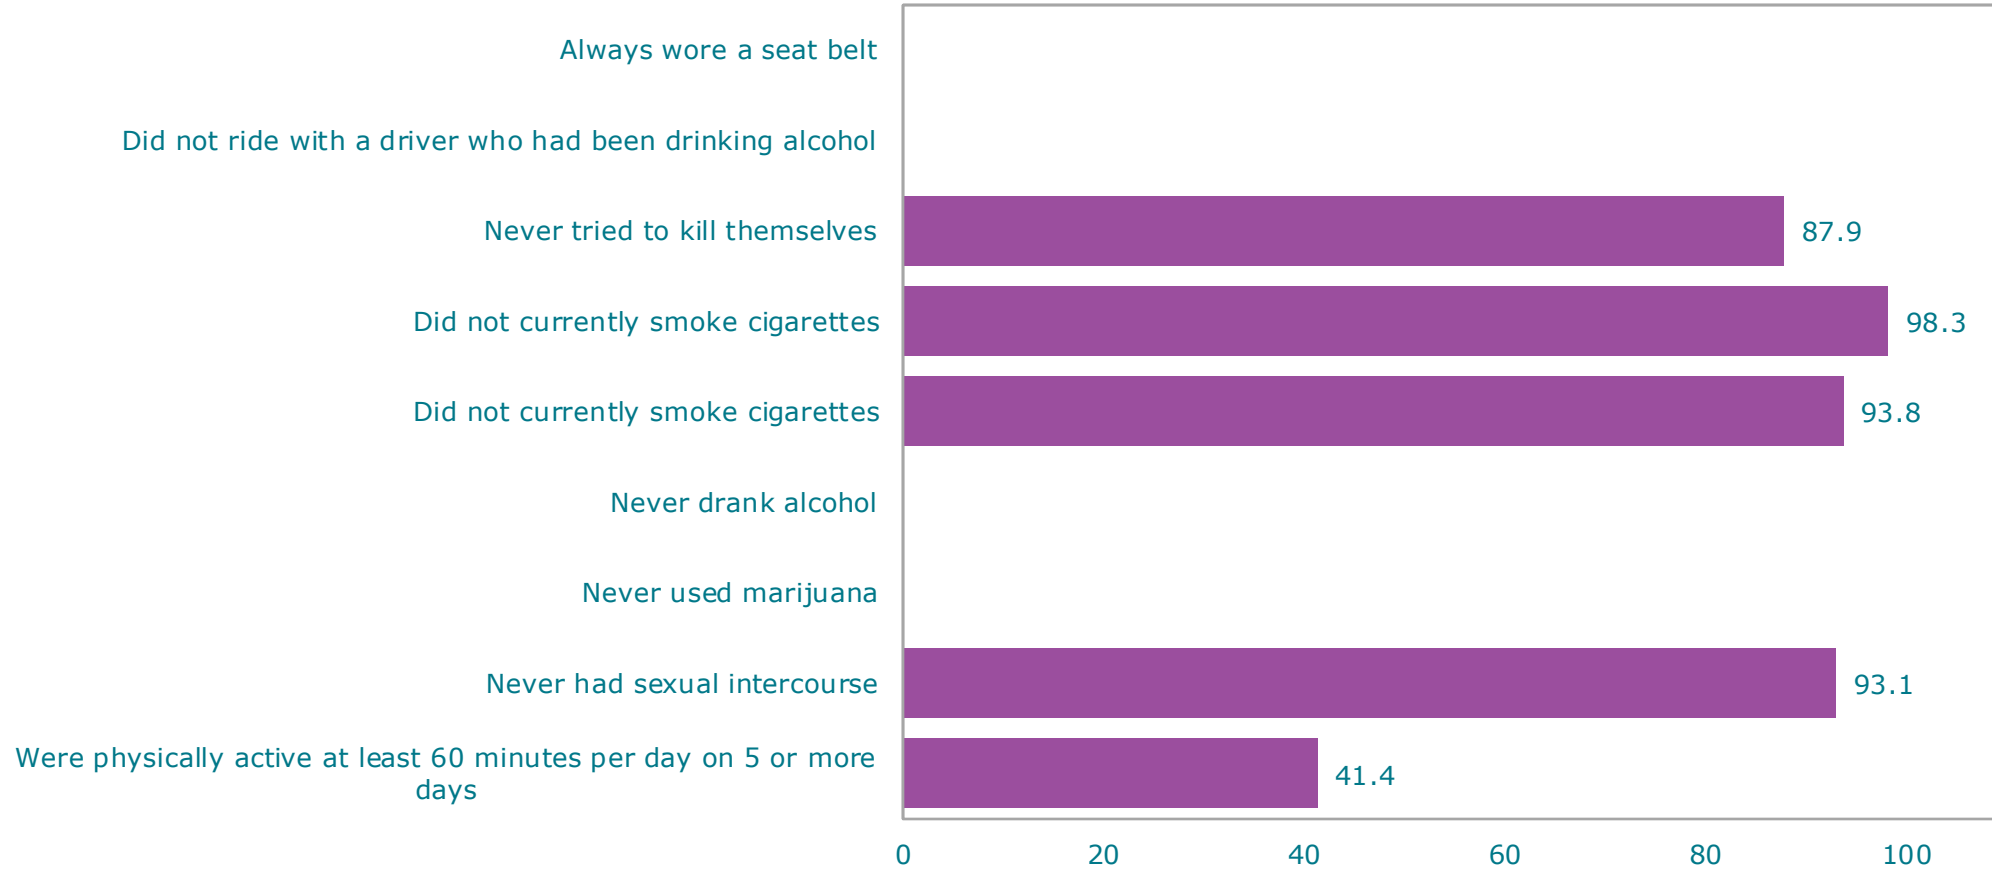

District of Columbia (Including Charter Schools) Middle School Survey

2023 Youth Risk Behavior Survey Results

Percentage of students who:

Note: This graph contains weighted results. See the corresponding summary tables for detailed explanation of data.