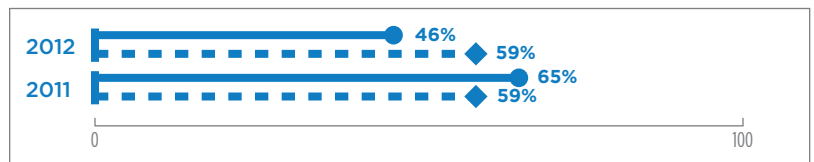

Special Programs

Before Care, After Care, Microsoft Accreditation

Recognition

Honor badge, Merit badge, Badge of Distinction

Student Demographics

African American	XX%
Hispanicc/Latino	20%
Caucasian	20%
Asian/Pacific Islander	NA
Native American	NA
Other	NA
English Language Learners	NA
Low Income	40%
Special Education	10%

Enrollment

Dio viverra. Nunc vel tellus at diam euismod vestibulum. Morbi lacus nulla, congue eu venenatis non, varius ut elit.

Graduation Rate

Dio viverra. Nunc vel tellus at diam euismod vestibulum. Morbi lacus nulla, congue eu venenatis non, varius ut elit.